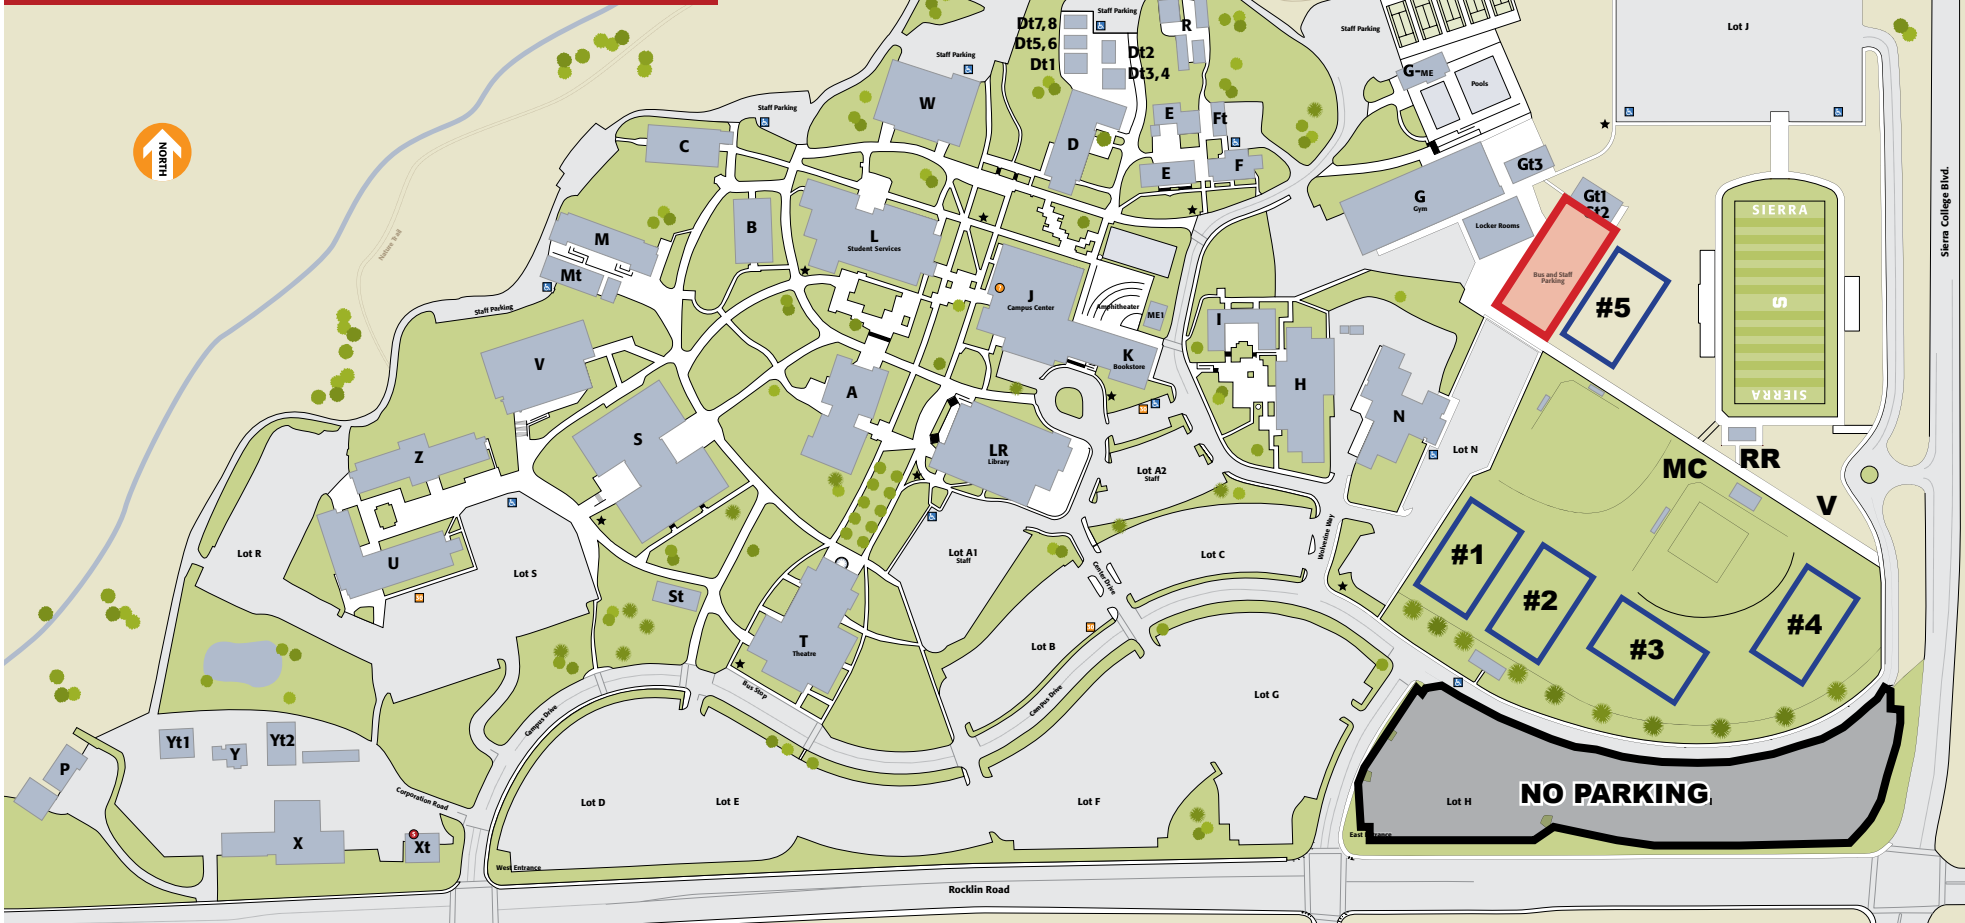

SIERRA COLLEGE ROCKLIN CAMPUS

5000 Rocklin Road, Rocklin, CA 95677

Staff & Referee Parking Only

Soccer Fields

V = Vendors

MC = Match Control & Tournament HQ

RR = Restrooms

Directory

Admissions/Records L
 Administration..... A
 Agriculture I
 Art E
 Automotive Technology..... N
 Board Room..... LR-133A, B
 Bookstore..... K
 Business & Technology B
 Campus Center/Café..... J

Campus Security..... Xt
 Child Development Center P
 Construction Technology/Metals.... H
 Counseling..... L
 Dietrich Theatre T
 Financial Aid L
 Fireside Room J-2
 Foundation..... T
 Health Center L

Human Development..... F
 Greenhouse..... R
 Gymnasium, locker rooms G
 Library/Learning Resource Center... LR
 Math & Technology Center V
 Music..... D
 Natural History Museum..... S
 Parking & Security Xt
 Personnel..... Xt

Residence Halls..... U, Z
 Sewell Hall..... S
 Student Services..... L
 Theatre T
 Warehouse, Printing..... X
 Weaver Hall W
 Welcome Center..... J

Legend

- Information
- Disabled Parking
- 30-minute Visitor Parking
- Campus Directories
- Security Services